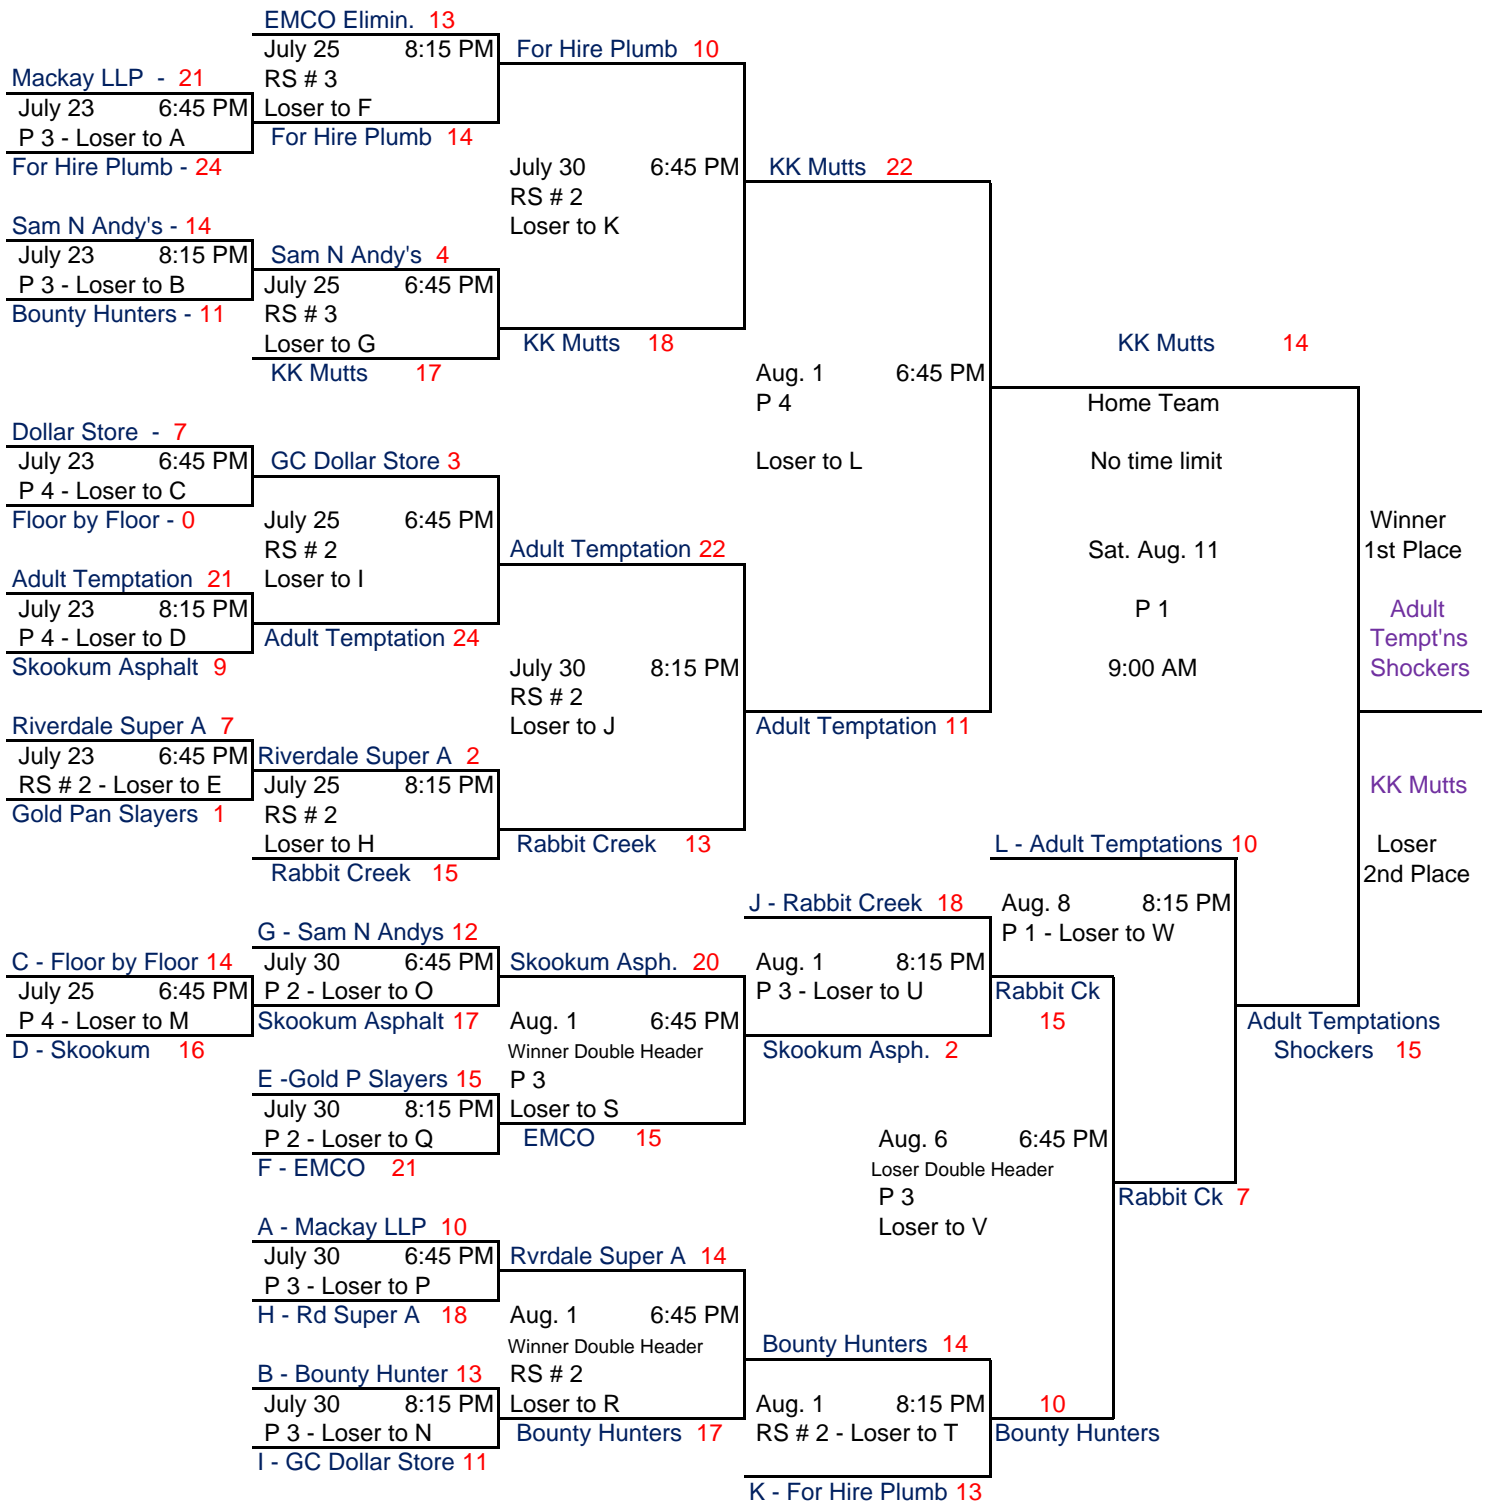

Division # 4

Whse Co-Ed Slo-Pitch - Closing - Playoffs

Updated: Aug. 12, 2012

Division 4 - Cont'd - 3rd place